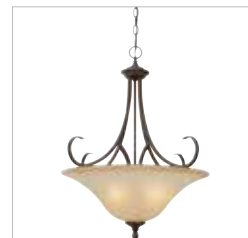

6005-BP3 RBZ